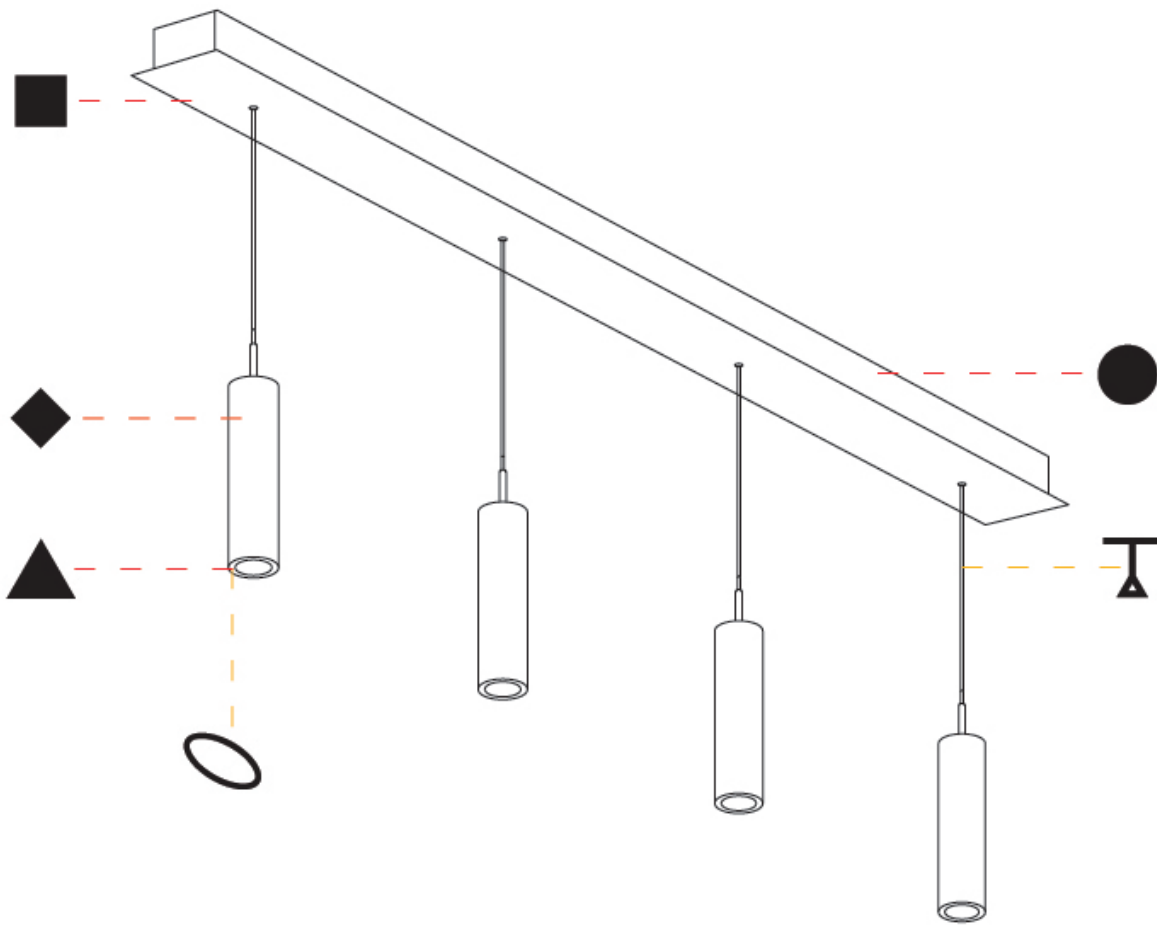

G-MINI CHANNEL HANGOVER SUSPENSION

A300622-

base number LED Dimming Finishes (Diamond) Finishes (Triangle) Finishes (Circle) Finish Options Shine Ring Beam Angle Options Cable Options

- To build a product code in our configurator select the specify button on the base model # product page
- To build a manual product code on this datasheet choose from the options listed below in blue font and add the suffix to the base model #

GENERAL

Series: G-Mini Channel
 Subseries: G-Mini Channel Hangover
 Brand: Prolight
 Division: Architectural
 Mounting Type: Suspension
 Mounting Location: Ceiling
 Subcategory: Spots

PHYSICAL

Shape: Cylinder
 Diameter (mm): 40
 Diameter (in): 1 9/16
 Length (mm): 1200
 Length (in): 47 1/4
 Height (mm): 300
 Height (in): 11 13/16
 Light Distribution: Direct
 Diffuser: Shine Ring - NOR / OPL / YEL / ORA / RED / BLU / GRN
 Fixture Finish: SSR / BKV / CWI / CRY / HAB / UFT / ITA / RUA / FTG / MYG / LOD / PUS / FRO / FUP / KIA / POP / BLS / SPG / MEY / GOH / GUM / CHC / COM / ABZ / JAG / OBR / MOS / ROR
 Accent Finish: NOF / COP / MIR / SSS
 Fixture Material: Extruded Aluminum / Steel
 Cable Details: 2,000mm/78 3/4" / 4,000mm/157 1/2" - Cable, Black, Green, Orange, Red, White